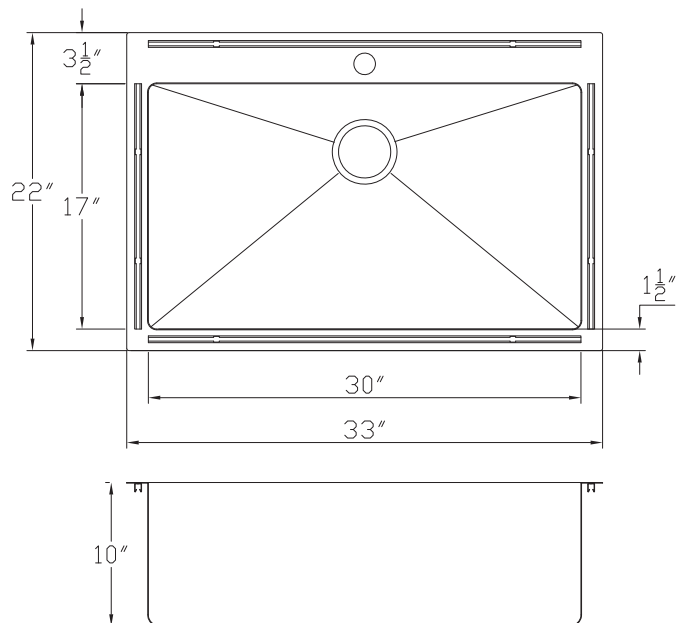

Fabricated Sink Series

MNO3322SRTM

Dualmount Single Bowl Sink

Dimensions : 33" x 22" x 10"

Thickness : 16 Gauge

Features

- Type 304 stainless steel
- Sound deadening pads
- Undercoated
- 3-1/2" (90mm) drain opening
- Template
- Deluxe accessories

Strainer

Grid

Finish : Satin

Mounting: Dualmount